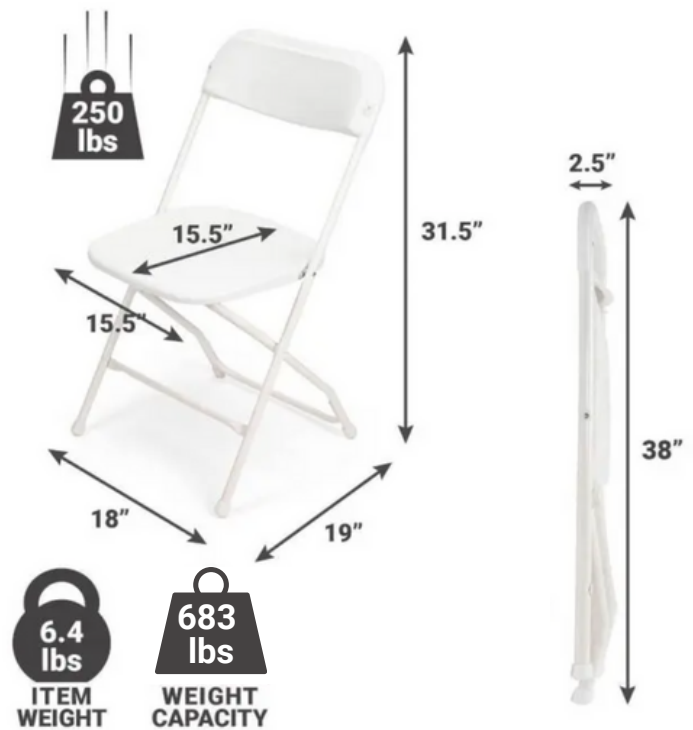

# TitanPRO™ Plastic Folding Chair

PFC2

Professional grade TitanPRO™ Plastic Folding Chairs feature a durable, powder coated frame with a comfortable, contoured backrest and seat. Suitable for outdoor and indoor use.

## Specifications

Folded Dimensions: 2.5" x 18" x 38"

Overall Height: 31.5"

Overall Width: 18"

Overall Length / Depth: 19"

Seat Height: 17.5"

Item Weight: 6.4 lbs

Weight Capacity: 683 lbs

Dynamic Weight Capacity: 250 lbs